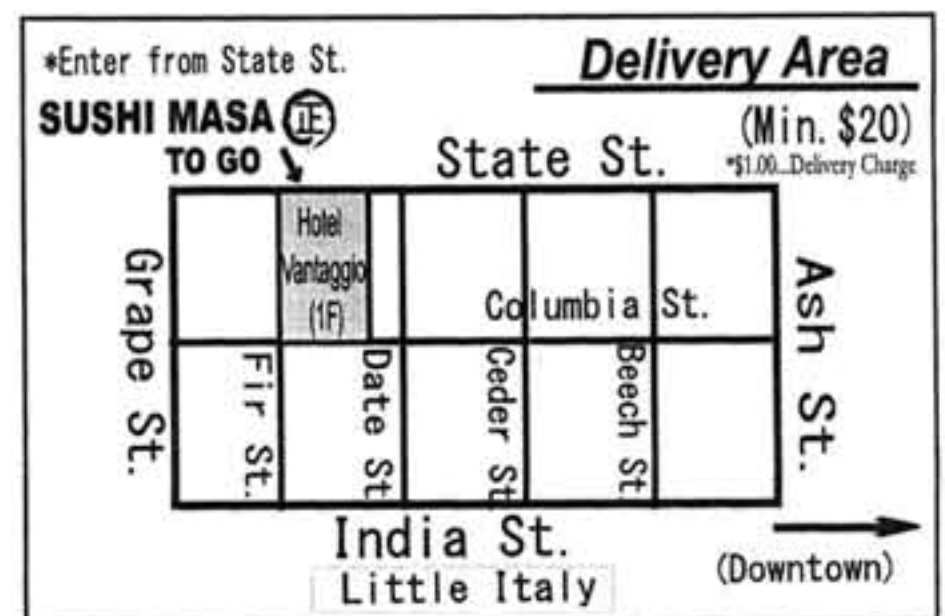

TO GO

1736 State St.
San Diego, CA 92101
(Hotel Vantaggio 1F)

Call Us !!

for Pick up & Delivery

(619)696-8933

< Mon. - Sat. >
11:00am-9:00pm (Last call 8:30pm)
< Sun. Closed >

NIGIRI (2pc.)

Tuna	2.99	Yellowtail.....	3.99
Salmon	2.99	Masago (Orange Caviar) ..	3.99
Crab sticks.....	2.99	Tobiko (Red Caviar)	3.99
Ebi(Shrimp)	2.99	Eel	3.99